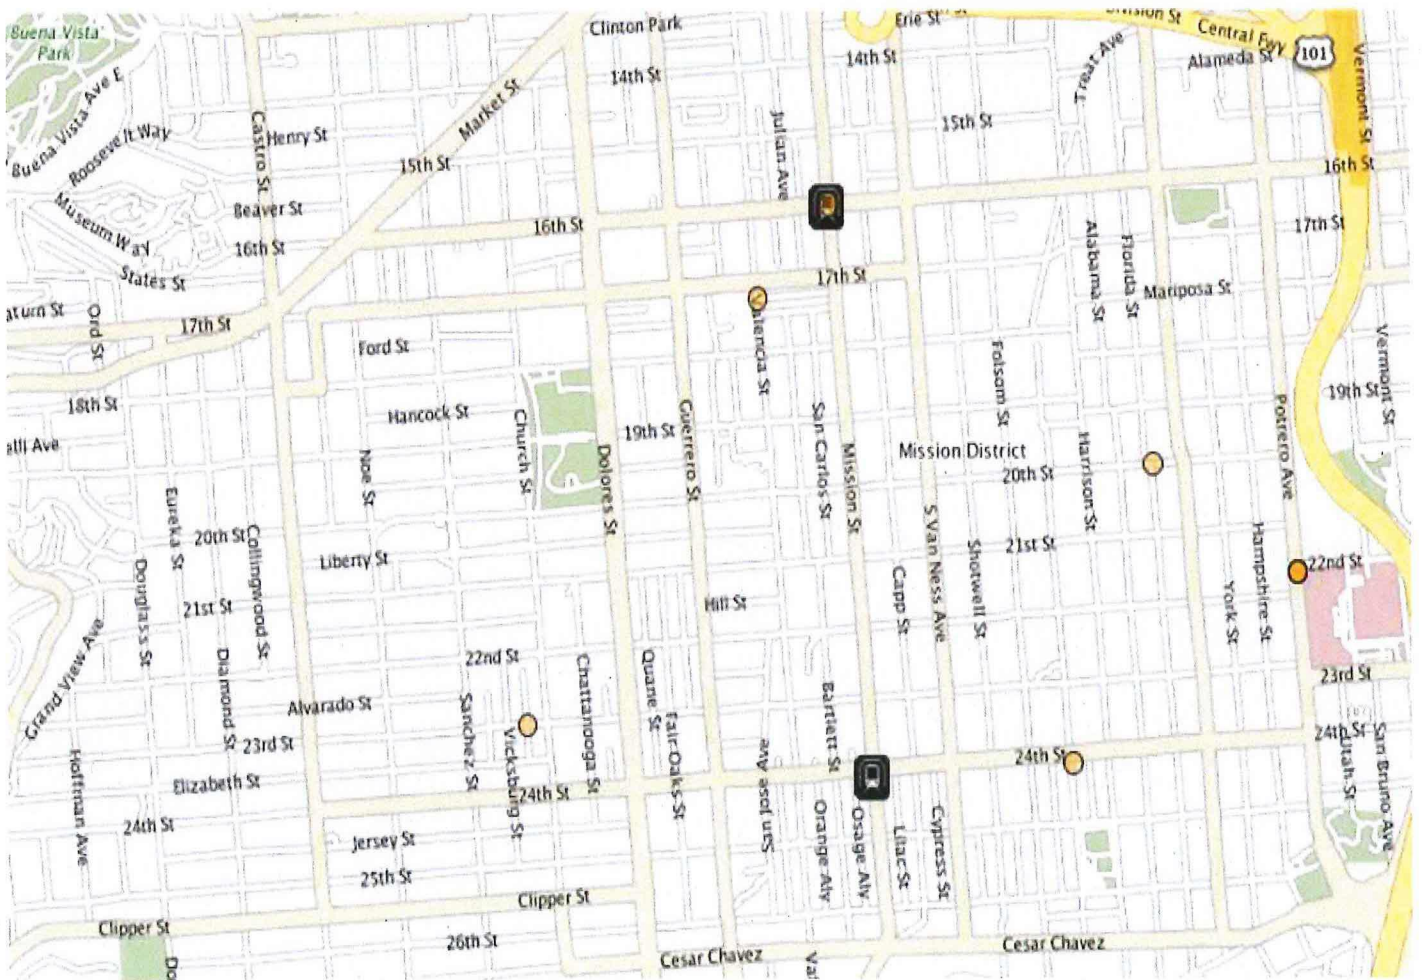

Mission Police Station Newsletter

March 2019

February Statistics

Rape

Mission Police Station
630 Valencia St.
San Francisco CA 94110
SFPDMissionStation@sfgov.org

Emergency: 911
(Dispatch) Non Emergency: 415-553-0123
Mission Station: 415-558-5400
Website: missionpolicestation.org