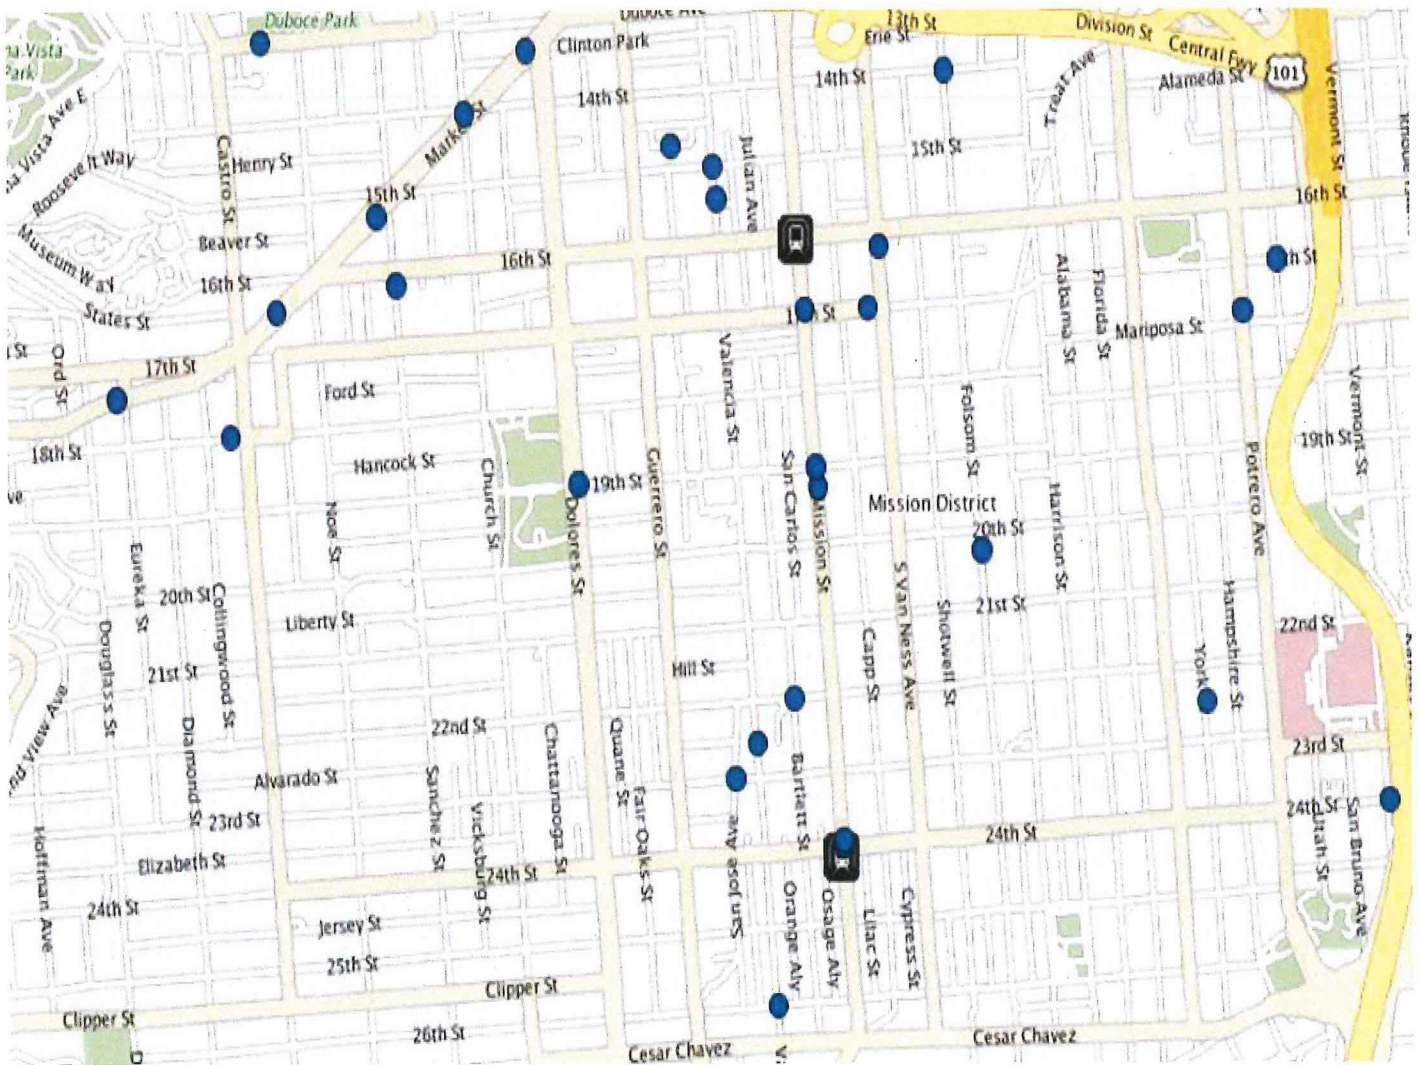

Mission Police Station Newsletter

March 2019

February Statistics

Aggravated Assault

Mission Police Station
630 Valencia St.
San Francisco CA 94110
SFPDMissionStation@sfgov.org

Emergency: 911
(Dispatch) Non Emergency: 415-553-0123
Mission Station: 415-558-5400
Website: missionpolicestation.org