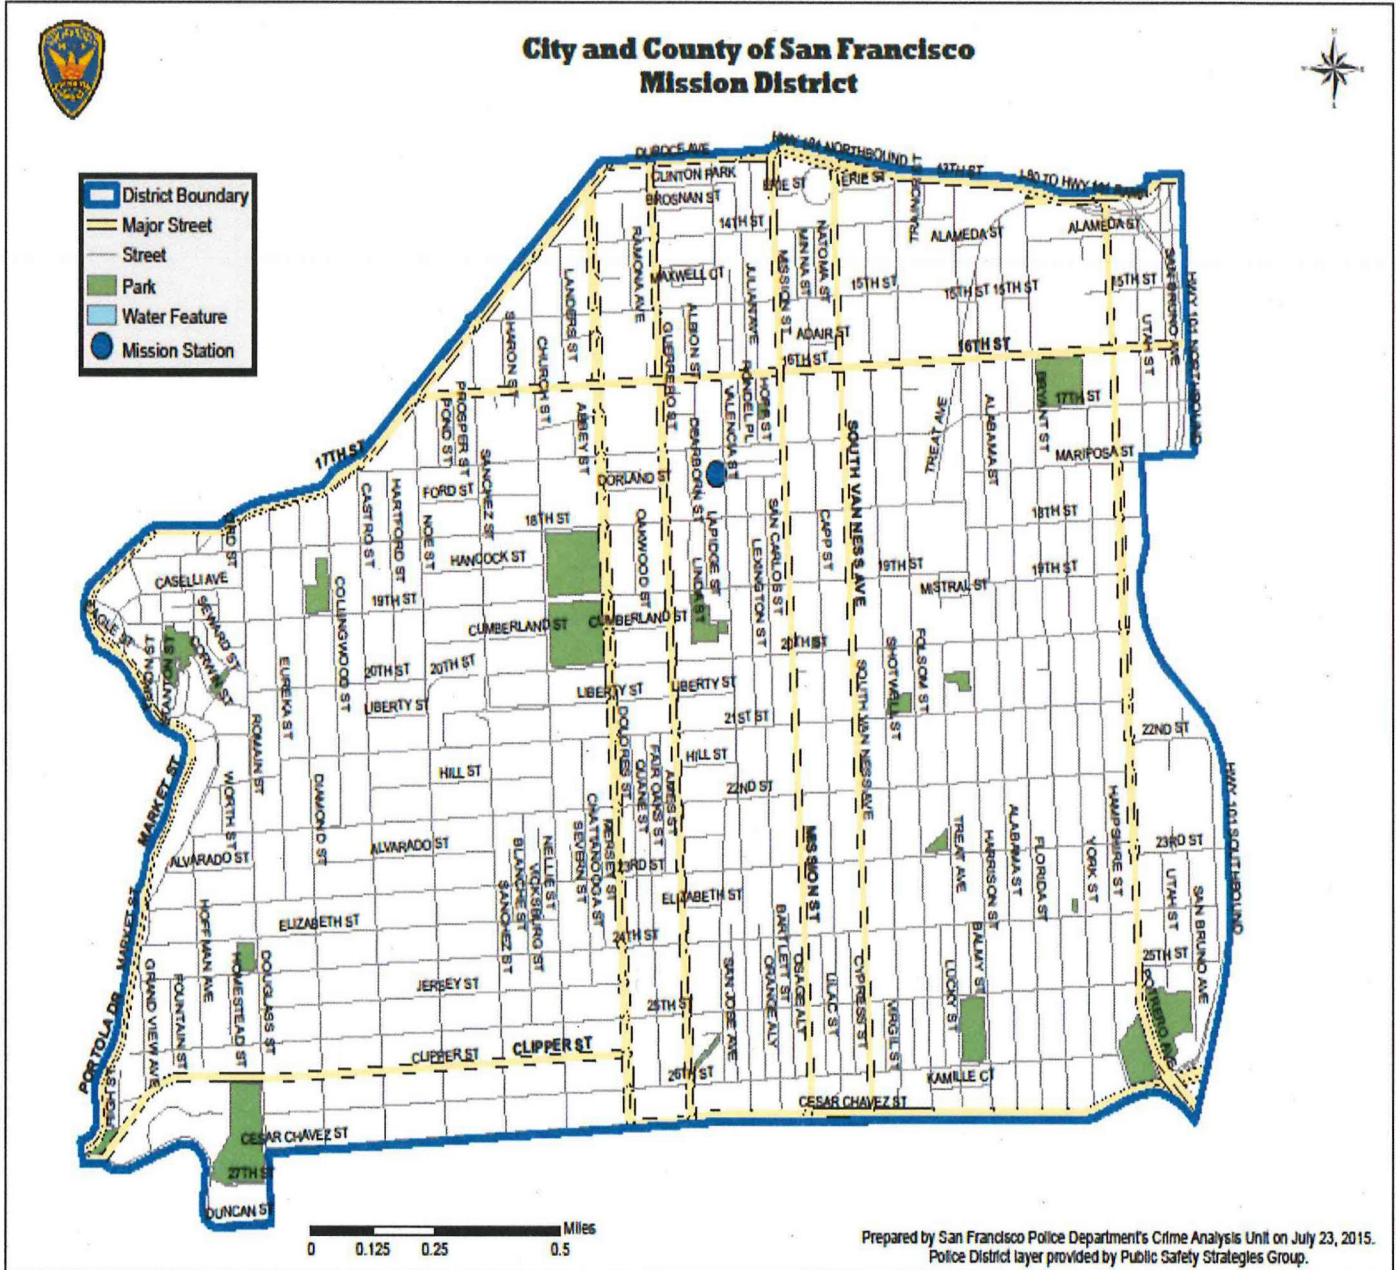

Mission Police Station Newsletter

March 2019

Mission Police Station
630 Valencia St.
San Francisco CA 94110
SFPDMissionStation@sfgov.org

Emergency: 911
(Dispatch) Non Emergency: 415-553-0123
Mission Station: 415-558-5400